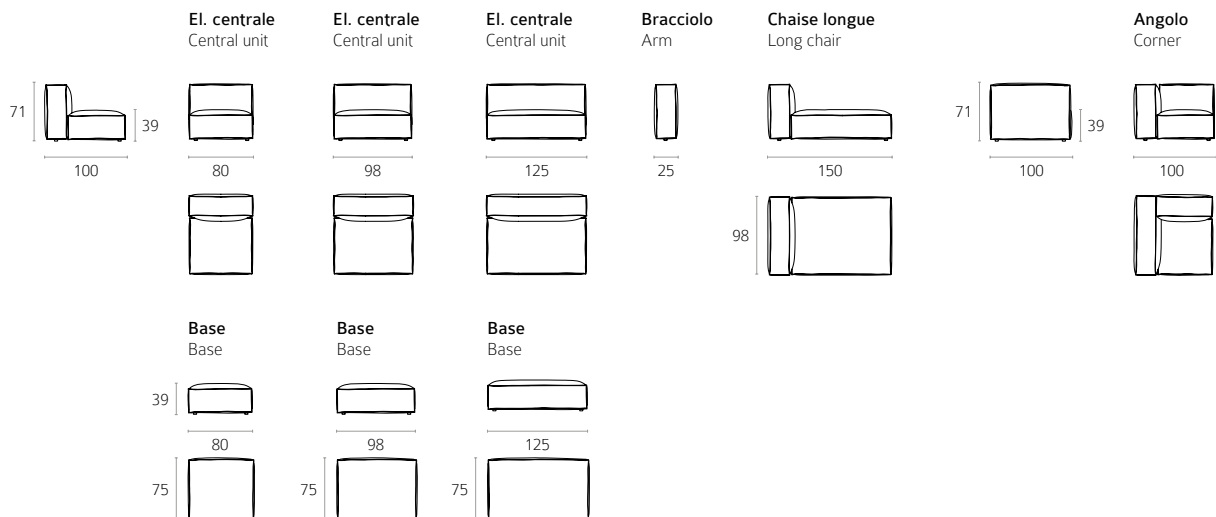

YOUNG OUTDOOR Design CRS Barzaghi Salotti

STRUTTURA: in legno idrorepellente rivestito in schiuma poliuretanic a cellula aperta ad alta resilienza ricoperta da fibre per uso esterno e fodera di copertura in tessuto idrorepellente. Molleggio garantito da cinghie elastiche per uso esterno intrecciate, ad alto componente di caucciù.

CUSCINI SCHIENALE: in fibra per uso esterno e fodera di copertura in tessuto idrorepellente.

RIVESTIMENTO FINALE: tessuti in molteplici tipologie resistenti agli agenti esterni e certificati, completamente sfoderabile.

CUCITURE: a piattina.

PIEDI: in PVC nero h. mm 25.

NOTA: E'vivamente consigliato l'utilizzo delle apposite coperture nel materiale Hidromax Technology per mantenere i divani in buone condizioni e preservarne lo stato originale. Disponibile per ogni elemento.

STRUCTURE: in solid wood, waterproof, covered with open cell structure polyurethane foam, with fibre for outdoor and waterproof fabric. Suspension provided by high-rubber-content elastic webbing for outdoor.

BACKREST CUSHIONS: are made with fiber for outdoor and waterproof fabric.

COVER: upholstery with outdoor certified fabrics only, fully removable.

STITCHING: plucked stitching.

FEET: in black PVC 25 mm high.

NOTE: In order to keep sofas in good conditions, we suggest to use their cover in Hidromax Technology material. Available for each element.

ELEMENTI SINGOLI / ELEMENTS